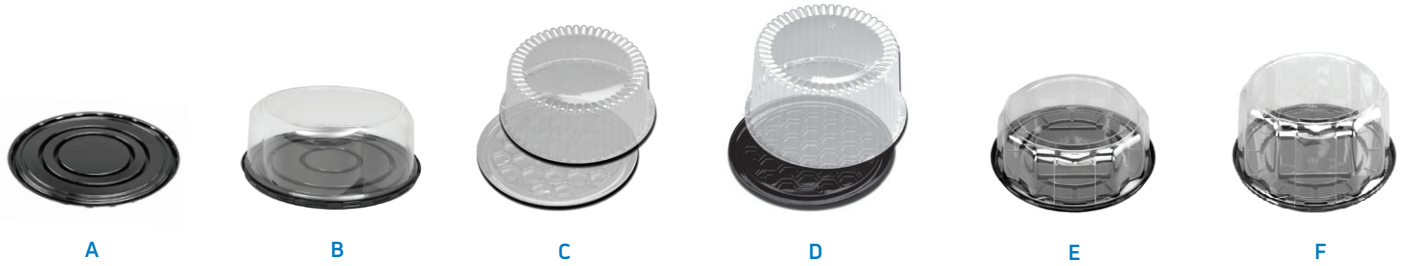

DisplayCake® Round Bases & Domes

Bases, Domes & Combos for 8" Cakes

Image	Part No.	Description	Material	Color	Dia. x Ht. (in.)	Case Wt. (lbs.)	Sleeve Pack	Case Pack	Cube (ft³)	Ti x Hi (TL)
A	CP10	Base	PET	Black	10.10 x 0.40	13.32	55	220	4.73	4 x 5
	CP10B	Bundt Base w/ 2" Cone	PET	Black	10.10 x 2.37	19.67	55	220	4.94	4 x 4
	10400	Medium High Fluted Dome	PET	Clear	9.75 x 4.00	21.11	220	220	5.40	4 x 5
	10450	High Fluted Dome	PET	Clear	9.75 x 4.51	23.82	220	220	5.40	4 x 5
B	DC32P-1	Base w/ Low Scalloped Dome	PET	Black/ Clear	9.90 x 3.60	18.94	50	100	5.38	4 x 4
	DC36P-1	Base w/ High Scalloped Dome	PET	Black/ Clear	9.90 x 5.30	22.22	50	100	5.78	4 x 4
	G22-1	Base w/ Fluted Dome, 1-2 Layers	OPS	Black/ Clear	10.44 x 3.80	20.49	80	160	6.67	4 x 4
C	G23-1	Base w/ Fluted Dome, 2-3 Layers	OPS	Black/ Clear	10.44 x 5.30	23.83	80	160	6.67	4 x 4
D	H32-1	Base w/ Fluted Dome, 1-2 Layers	OPS	Clear/ Clear	10.44 x 3.80	20.14	80	160	6.67	4 x 4
	H33-1	Base w/ Fluted Dome, 2-3 Layers	OPS	Clear/ Clear	10.44 x 5.30	25.18	80	160	6.67	4 x 4

Base/Dome Combos for 8.5" Cakes

Image	Part No.	Description	Material	Color	Dia. x Ht. (in.)	Case Wt. (lbs.)	Sleeve Pack	Case Pack	Cube (ft³)	Ti x Hi (TL)
	CP-1025350C1	Base w/ Low Scalloped Dome	PET	Black/ Clear	10.38 x 3.50	21.5	100	100	5.41	4 x 5
E	CP-1025350NFC1	Base w/ Low Scalloped Dome	PET	Black/ Clear	10.38 x 3.70	17.93	100	100	5.47	4 x 5
	CP-1025350NFCLR	Base w/ Low Scalloped Dome	PET	Clear/ Clear	10.38 x 3.70	17.93	100	100	5.47	4 x 5
F	CP-1025525NFC1	Base w/ High Scalloped Dome	PET	Black/ Clear	10.38 x 5.40	20.54	100	100	5.47	4 x 5
	CP-1025525NFCLR	Base w/ High Scalloped Dome	PET	Clear/ Clear	10.38 x 5.40	20.54	100	100	5.47	4 x 5
	CP-1025725SB1	Base w/ Extra High Scalloped Dome	PET	Black/ Clear	10.38 x 7.25	14.09	50	50	3.23	8 x 4
	CP-1025725SCLR	Base w/ Extra High Scalloped Dome	PET	Clear/ Clear	10.38 x 7.25	14.09	50	50	2.83	8 x 4