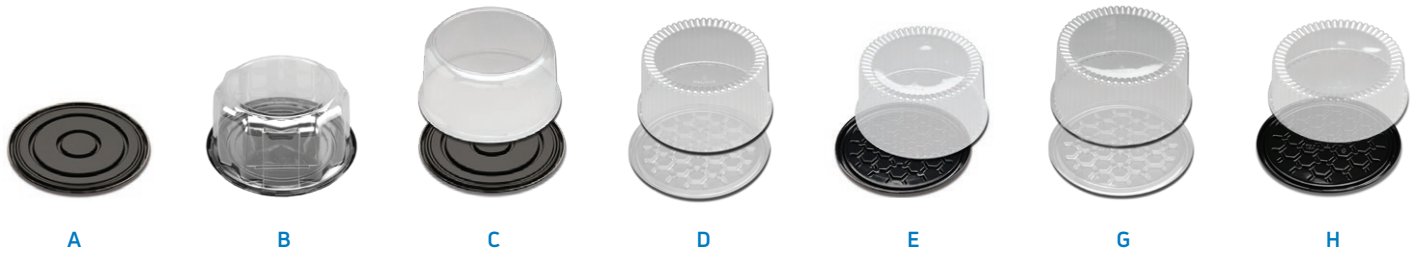

DisplayCake® Round Bases & Domes

Base, Dome & Combos for 9" Cakes

Image	Part No.	Description	Material	Color	Dia. x Ht. (in.)	Case Wt. (lbs.)	Sleeve Pack	Case Pack	Cube (ft³)	Ti x Hi (TL)
A	DCB40P	Base	PET	Black	11.56 x 0.37	17.29	200	200	5.00	6 x 3
	DCD45P	5.25" High Scalloped Dome	PET	Clear	11.20 x 5.27	16.97	80	80	3.59	6 x 4
B	CP-1075550	Base w/ High Scalloped Dome	PET	Black/ Clear	11.10 x 5.50	12.05	25	50	2.96	6 x 6
	CP-1075550CLR	Base w/ High Scalloped Dome	PET	Clear/ Clear	11.10 x 5.50	12.05	25	50	2.96	6 x 6
	CP-1075600CLR	Base w/ Extra High Scalloped Dome	PET	Clear/ Clear	11.10 x 6.16	12.00	50	50	2.79	6 x 6
C	DC46P	Base w/ Medium High Scalloped Dome	PET	Black/ Clear	11.56 x 5.30	15.74	50	50	3.89	6 x 4
	G24-1	Base w/ Fluted Dome, 1-2 Layers	OPS	Clear/ Clear	11.06 x 3.70	13.09	40	80	4.33	6 x 4
	G25-1	Base w/ Fluted Dome, 1-2 Layers	OPS	Black/ Clear	11.06 x 3.70	12.80	40	80	4.33	6 x 4
D	G26-1	Base w/ Fluted Dome, 2-3 Layers	OPS	Clear/ Clear	11.06 x 5.30	14.95	40	80	4.33	6 x 4
E	G27-1	Base w/ Fluted Dome, 2-3 Layers	OPS	Black/ Clear	11.06 x 5.30	14.95	40	80	4.33	6 x 4

Base/Dome Combos for 10" Cakes

Image	Part No.	Description	Material	Color	Dia. x Ht. (in.)	Case Wt. (lbs.)	Sleeve Pack	Case Pack	Cube (ft³)	Ti x Hi (TL)
F	CP-CVC12450	Base w/ Low Scalloped Dome	PET	Black/ Clear	12.25 x 4.57	19.00	30	60	4.20	6 x 2
	CP-CVC12350	Cheesecake Base Scalloped Dome	PET	Black/ Clear	12.25 x 3.35	18.59	60	60	3.89	6 x 2
	CP-CVC12350P1	Cheesecake Base w/3.5" Scalloped Dome	PET	Black/ Clear	12.25 x 3.35	18.59	60	60	4.20	6 x 2
G	G32-1	Base w/ Fluted Dome, 1-2 Layers	OPS	Clear/ Clear	11.87 x 3.90	14.57	40	80	4.33	6 x 4
	G33-1	Base w/ Fluted Dome, 1-2 Layers	OPS	Black/ Clear	11.87 x 3.90	14.57	40	80	4.33	6 x 4
	G34-1	Base w/ Fluted Dome, 2-3 Layers	OPS	Clear/ Clear	11.87 x 5.50	17.53	40	80	4.33	6 x 4
H	G40-1	Base w/ Fluted Dome, 2-3 Layers	OPS	Black/ Clear	11.87 x 5.50	17.02	40	80	4.33	6 x 4