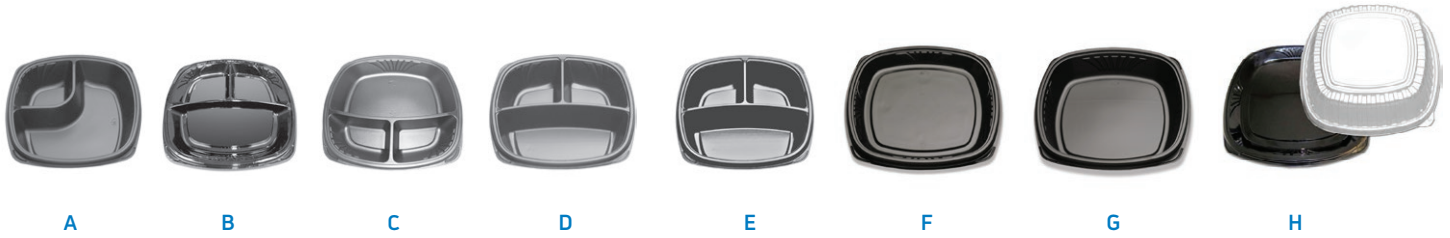

*Multi-compartment lids only work with multi-compartment bases, whereas single compartment lids work with all bases

Forum® & Forum® Catering Trays & Lids

Image	Part No.	Description	Material	Color	L x W x H (in.)	Case Wt. (lbs.)	Sleeve Pack	Case Pack	Cube (ft ³)	Ti x Hi (TL)
-------	----------	-------------	----------	-------	-----------------	-----------------	-------------	-----------	-------------------------	--------------