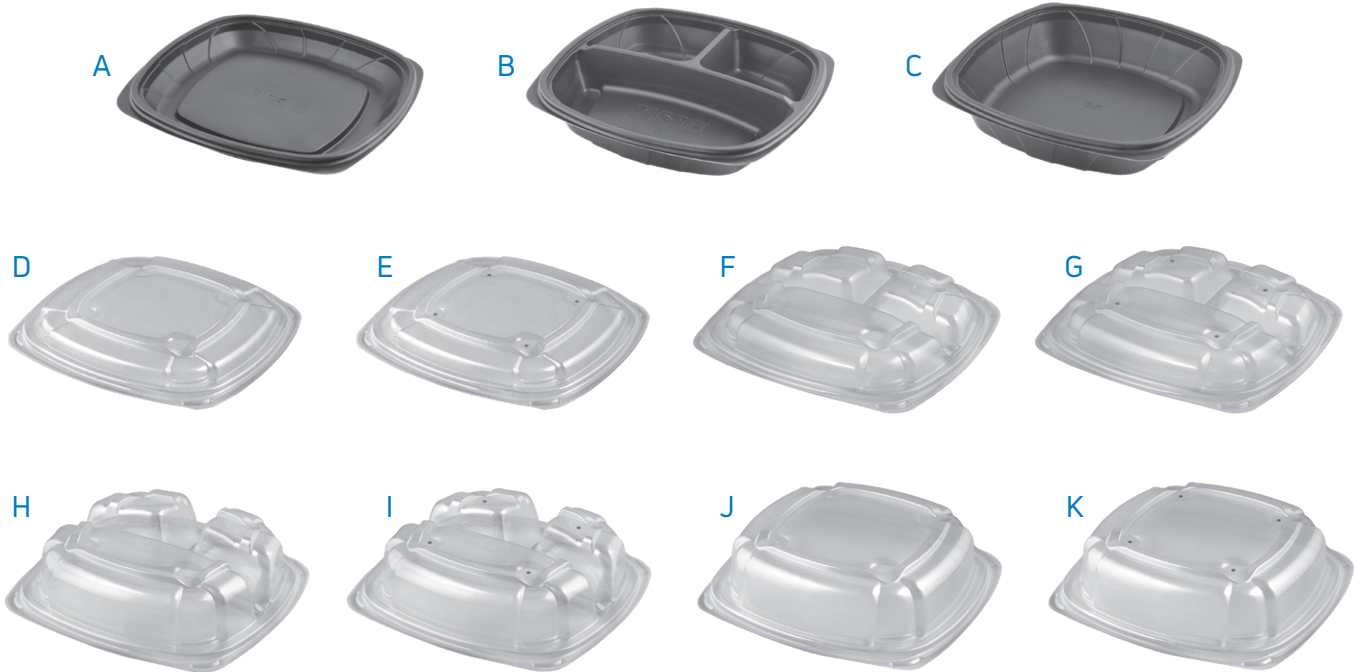

Forum® Pro Trays & Lids

9" Base & Matching Lids*

Image	Part No.	Description	Material	Color	L x W x H (in.)	Case Wt. (lbs.)	Sleeve Pack	Case Pack	Cube (ft³)	Ti x Hi (TL)
A	CT775-0920	20 oz. Base	MFPP	Black	9.00 x 9.00 x 1.00	21.90	68	272	3.09	6 x 5
B	CT775-09323C	32 oz. 3-Comp. Base	MFPP	Black	9.00 x 9.00 x 1.60	23.60	68	272	3.19	6 x 5
C	CT775-0942	42 oz. Base	MFPP	Black	9.00 x 9.00 x 1.85	23.60	68	272	3.19	6 x 5
D	PL275-0908	Low Dome Lid, Single Comp.	PP	Clear	9.00 x 9.00 x 0.80	13.60	68	272	3.09	6 x 5
E	PL275-09084H3	Low Dome Lid w/4 Vents, Single Comp.	PP	Clear	9.00 x 9.00 x 0.80	13.60	68	272	3.09	6 x 5
F	PL275-09123C	Low Dome Lid, 3-Comp.	PP	Clear	9.00 x 9.00 x 1.18	18.20	68	272	3.35	6 x 5
G	PL275-09123C4H3	Low Dome Lid w/4 Vents, 3-Comp.	PP	Clear	9.00 x 9.00 x 1.18	18.20	68	272	3.35	6 x 5
H	PL275-0920	High Dome Lid, Single Comp.	PP	Clear	9.00 x 9.00 x 2.00	16.90	68	272	3.35	6 x 5
I	PL275-09204H3	High Dome Lid w/4 Vents, Single Comp.	PP	Clear	9.00 x 9.00 x 2.00	16.90	68	272	3.35	6 x 5
J	PL275-09203C	High Dome Lid, 3-Comp.	PP	Clear	9.00 x 9.00 x 2.00	18.18	68	272	3.35	6 x 5
K	PL275-09203C4H3	High Dome Lid w/4 Vents, 3-Comp.	PP	Clear	9.00 x 9.00 x 2.00	18.18	68	272	3.35	6 x 5

*3-compartment lids only work with 3-compartment bases, whereas single compartment lids work with all bases.