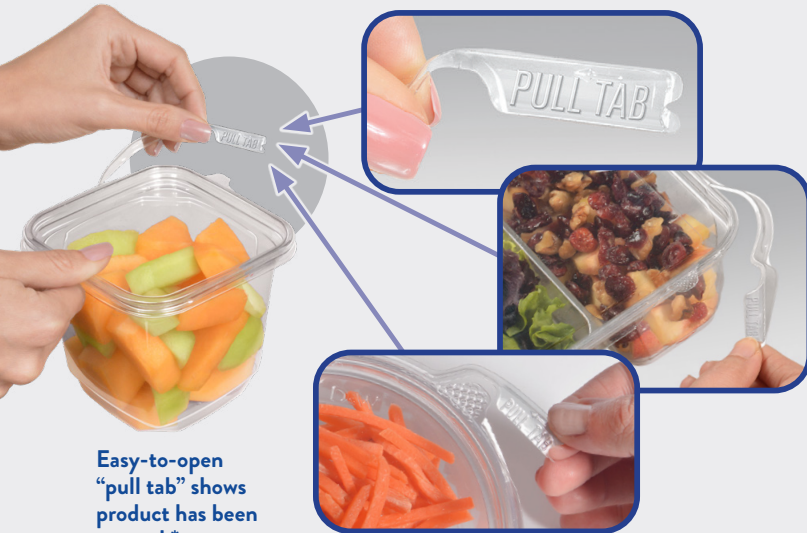

**TAMPER EVIDENT PACKAGING DEMONSTRATES
COMMITMENT TO CONSUMER WELL-BEING**

Respect the Food!™

TamperSmart™ gives customers ultimate confidence in food integrity

SecureTab™

- Tamper evident **PULL TAB** feature
- Round and square deli containers
- Seven-inch low profile square

Rib-free sidewalls make these packages the ideal choice for merchandising salads, cut fruit, cookies, mini-bites, nuts, candy, and many other enticing items.

For Grocery: TamperSmart gives consumers a clear sign if products were tampered with, opened or damaged prior to sale.

*Once activated, our "pull tabs" and "corner tabs" remain on the package.

VersaLock™

- Tamper evident **CORNER TAB** feature
- Rectangular medium and large

These rectangular packages with rib-free sidewalls are great for specialty and fruit salads, bakery goods, nuts, candy and more. Unique VersaLock corner tab architecture yields the tamper-evident feature in a sleek package design.

For Foodservice: TamperSmart tells consumers if products are opened or damaged in transport, showing food integrity is a priority and associate it with your brand.

One Lid SKU adds security and convenience to a complete line of deli container sizes - to streamline inventory, storage and handling.