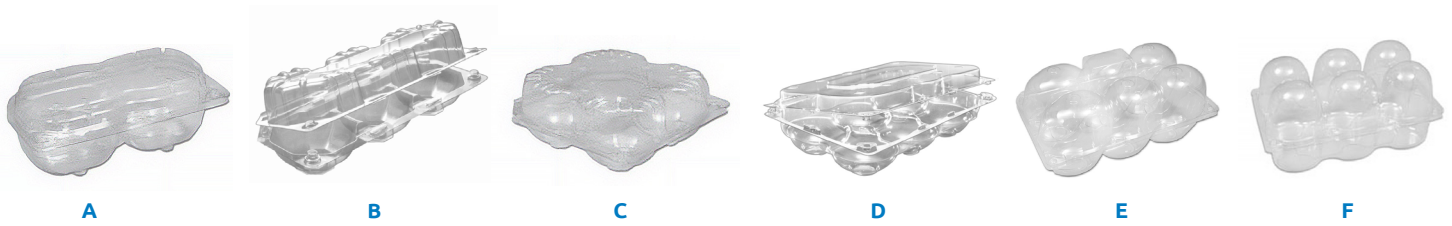

Bubble Clamshells

Item No.	Description	Material	Color	Lngh. x Wdth. x Ht. (in.)	Case Wt. (lbs.)	Sleeve Pack	Case Pack	Cube (ft.3)	Ti x Hi

Bubble Clamshells – Vented

A	1417	2 ct. Tomato (66 Size), Rim-Vented w/ Slot Vents	PET	Clear	7.00 x 3.75 x 2.88	24.64	510	510	4.26	4 x 6
B	1213	3 ct. Tomato (66 size), Rim-Vented	PET	Clear	9.50 x 3.70 x 2.85	30.00	600	600	4.18	4 x 6
	1034	4 ct. Tomato (67 Size) w/ 4 Round Top Vents	PET	Clear	6.00 x 5.88 x 2.65	30.10	500	500	5.58	4 x 5
C	1035	4 ct. Tomato (66 Size) w/ Round Top and 4 Round Bottom Vents	PET	Clear	6.38 x 6.38 x 2.85	32.21	500	500	4.18	4 x 6
	1111	4 ct. Tomato (66 Size) w/ Round Top and 4 Round Bottom Vents	PET	Clear	6.38 x 6.38 x 2.85	33.00	500	500	5.02	6 x 3
	1165	6 ct. Tomato (66 Size), Rim-Vented	PET	Clear	9.50 x 6.50 x 3.00	24.31	250	250	4.18	4 x 6
	1090	8 ct. Tomato (66 Size), Rim-Vented	PET	Clear	12.25 x 6.45 x 2.87	36.00	250	250	5.51	6 x 3
D	1249	6 ct. Produce w/ 8 Top Vent Holes	PET	Clear	11.00 x 7.15 x 3.00	28.28	200	200	4.26	4 x 6
E	1332	6 ct. Mango w/ Top Vent Holes and Rim Venting	PET	Clear	11.00 x 7.10 x 5.00	31.35	170	170	4.20	4 x 6
F	1510	6 ct. Mango, Rim-vented	PET	Clear	9.50 x 5.70 x 5.00	30.40	250	250	4.18	4 x 6

Bubble Clamshells – Non-vented

	46033020	2 ct. Mini Lettuce	PET	Clear	11.67 x 9.59 x 4.52	16.17	2	200	2.59	7 x 4
	1234	4 ct. Tomato (66 Size)	PET	Clear	6.38 x 6.38 x 2.85	33.00	500	500	5.02	4 x 6
	1283	4 ct. Tomato (66 Size)	PET	Clear	6.38 x 6.38 x 2.85	33.00	500	500	5.01	6 x 3
	1126	6 ct. Kiwi	PET	Clear	6.47 x 6.37 x 2.30	26.00	400	400	5.02	6 x 3
	1036	8 ct. Kiwi	PET	Clear	6.49 x 6.40 x 2.71	31.00	500	500	5.02	6 x 3
	1631	8 ct. Apple	PET	Clear	14.50 x 7.50 x 3.50	46.50	170	170	5.12	6 x 3