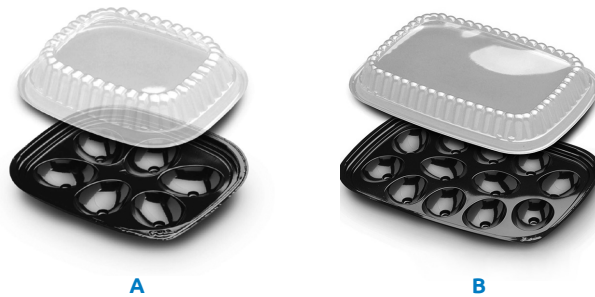

Egg Trays, Lids & Combos

A

B

Item No.	Description	Material	Color	Dia. x Ht. (in.)	Case Wt. (lbs.)	Sleeve Pack	Case Pack	Cube (ft.3)	Ti x Hi
Round Tray, Lid & Combo									
4134	24-Comp. Egg Tray	PET	Black	12.50 x 1.20	11.69	80	80	2.64	4 x 5
4135	Lid for 24-Comp. Egg Tray	PET	Clear	12.72 x 1.35	18.85	160	160	5.42	3 x 5
1296	24-Comp. Egg Tray w/ Ring Lid	PET	Clear	15.25 x 1.35	11.84	30	30	2.80	6 x 5

Item No.	Description	Material	Color	Lngh. x Wdth. x Ht. (in.)	Case Wt. (lbs.)	Sleeve Pack	Case Pack	Cube (ft.3)	Ti x Hi
Rectangular Tray/Lid Combos									
I15PC	6-Comp. Egg Tray w/ Scalloped Dome	PET	Clear/ Clear	6.88 x 5.88 x 2.38	19.91	416	416	2.71	6 x 6
I15-1C	6-Comp. Egg Tray w/ Scalloped Dome	PS	Clear/ Clear	6.88 x 5.88 x 2.38	19.37	104	416	2.71	6 x 6
A I15P	6-Comp. Egg Tray w/ Scalloped Dome	PET	Black/ Clear	6.88 x 5.88 x 2.38	19.91	416	416	2.71	6 x 6
B I51P	12-Comp. Egg Tray w/ Scalloped Dome	PET	Black/ Clear	10.19 x 7.38 x 2.38	29.82	82	328	4.44	6 x 4
I51PC	12-Comp. Egg Tray w/ Scalloped Dome	PET	Clear/ Clear	8.20 x 4.00 x 1.25	29.82	82	328	4.44	6 x 4