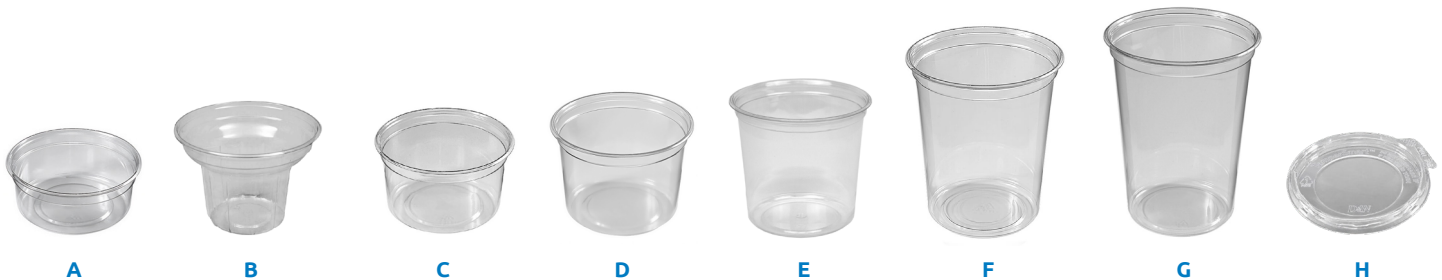

Round Containers

4.6" Round FreshServe® Containers

Round Lids

SecureTab® Lid for 4.6" Round FreshServe® Containers

Item No.	Description	Color	Dia. x Ht. (in.)	Case Wt. (lbs.)	Sleeve Pack	Case Pack	Cube (ft.3)	Ti x Hi
4.6" Round FreshServe® Containers & Matching Tamper-Evident Lid								
A	RD8C1	8 oz. Container	Clear	4.60 x 1.80	16.04	30	750	4.27 6 x 4
B	RDOB	8 oz. Car Cup	Clear	4.60 x 3.10	13.46	25	500	3.29 4 x 7
C	RD12C1	12 oz. Container	Clear	4.60 x 2.50	20.29	30	750	4.27 6 x 4
D	RD16B1	16 oz. Container	Clear	4.60 x 3.00	28.53	30	750	4.29 4 x 5
E	RD24B1	24 oz. Container	Clear	4.60 x 4.30	22.43	25	500	3.42 6 x 5
F	RD28B1	28 oz. Container	Clear	4.60 x 4.90	23.88	25	500	3.42 6 x 5
G	RD32B1	32 oz. Container	Clear	4.60 x 5.60	24.77	25	500	3.42 6 x 5
H	RDIFTR-1	SecureTab® Lid for FreshServe® Round Containers	Clear	4.86 x 0.50	8.75	50	500	2.81 8 x 5