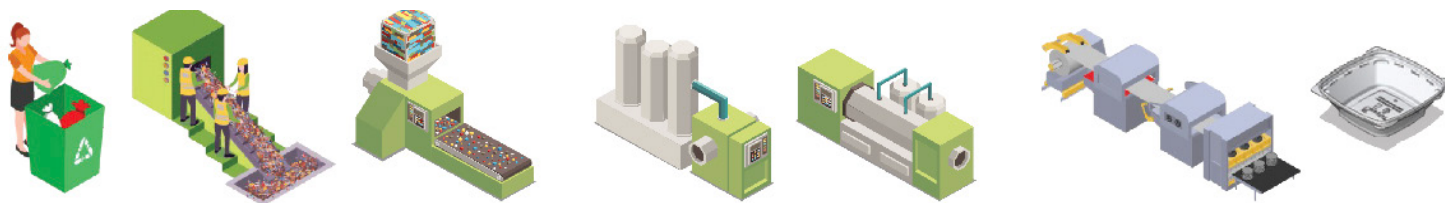

Post-Consumer PET Overview

1: D&W's sophisticated contaminant removal system allows a broader range of post consumer PET to be utilized as input into their manufacturing process.

2: With all contaminants removed during extrusion, the result is a PET sheet free from all impurities and ready for thermoforming.

3: D&W's final output is crystal clear PET packaging that can be made with 50% PCR without sacrificing optics.

D&W's extrusion process utilizes a state-of-the-art Extrusion System, allowing us to take non-FDA grade recycled PET and turn it into high quality FDA approved food packaging.

What does this mean for our customers?

- ▣ Premium quality sheet with fewer imperfections than others in the market
- ▣ Clear PET packaging, with superior optics
- ▣ Higher utilization of recycled PET that would have otherwise gone to the landfill
- ▣ Better security of supply vs. the competition since our contamination removal system allows for a broader range of input materials