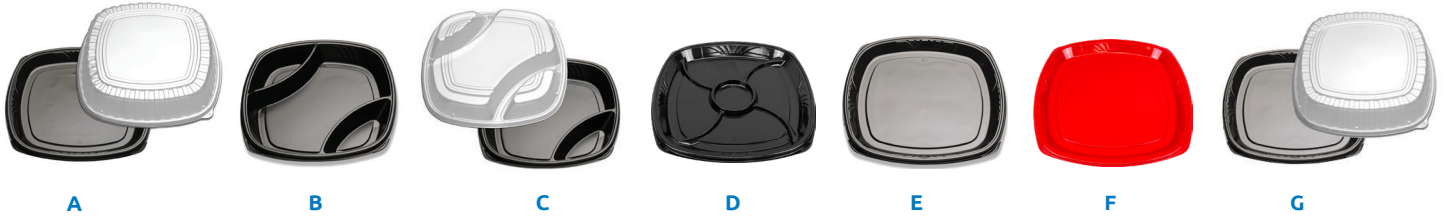

Forum® Catering

Item No.	Description	Material	Color	Lngh. x Wdth. x Ht. (in.)	Case Wt. (lbs.)	Sleeve Pack	Case Pack	Cube (ft.3)	Ti x Hi	
Forum® 16" Base & Lid Combo										
A	BP713-169CP	96 oz. Shallow Base & High Dome Lid	HIPS/OPS	High Gloss Black/Clear	16.40 x 16.40 x 4.10	12.15	25	25	3.53	4 x 5
Forum® 16" 3-Comp. Bases & Combo*										
B	CF723-163-1	186 oz. 3-Comp. Deep Base	C-Fine	Black	16.40 x 16.40 x 2.36	17.56	20	40	3.90	4 x 5
B	CF723-163	186 oz. 3-Comp. Deep Base	C-Fine	Black	16.40 x 16.40 x 2.36	21.56	20	40	3.90	4 x 5
C	CF723-1693CP	186 oz. 3-Comp. Deep Base & Low Dome Lid	C-Fine/OPS	Black/Clear	16.40 x 16.40 x 2.48	15.32	25	25	3.99	4 x 5
Forum® 16" 5-Comp. Bases*										
D	BP713-164-1	80 oz. 5-Comp. Shallow Base	HIPS	High Gloss Black	16.40 x 16.42 x 1.25	15.90	25	50	3.53	4 x 5
D	BP713-164	80 oz. 5-Comp. Shallow Base	HIPS	High Gloss Black	16.40 x 16.40 x 1.25	13.60	20	40	3.90	4 x 5
Forum® 18" Bases, Lids & Combo										
E	BP713-180-1	128 oz. Shallow Base	HIPS	High Gloss Black	18.00 x 18.00 x 1.25	27.28	30	60	5.01	4 x 5
F	HIR13-180	128 oz. Shallow Base	HIPS	High Gloss Red	18.00 x 18.00 x 1.25	23.10	50	50	4.06	4 x 5
F	HIR13-180-1	128 oz. Shallow Base	HIPS	High Gloss Red	18.00 x 18.00 x 1.25	27.68	30	60	5.01	4 x 5
	CL213-180-1	Low Dome Lid	OPS	Clear	18.00 x 18.00 x 1.65	11.48	30	60	4.60	4 x 5
	CL213-185-1	Medium High Dome Lid	OPS	Clear	18.00 x 18.00 x 2.65	11.42	30	60	5.01	4 x 5
	CL213-189-1	High Dome Lid	OPS	Clear	18.00 x 18.00 x 3.66	11.58	30	60	5.01	4 x 5
G	BP713-189CP	128 oz. Shallow Base w/High Dome Lid	HIPS/OPS	High Gloss Black/Clear	18.00x 18.00 x 3.27	16.99	25	25	4.31	4 x 5

Refer to page 50 to learn more about C-Fine®

*Multi-compartment lids only work with multi-compartment bases, whereas single compartment lids work with all bases