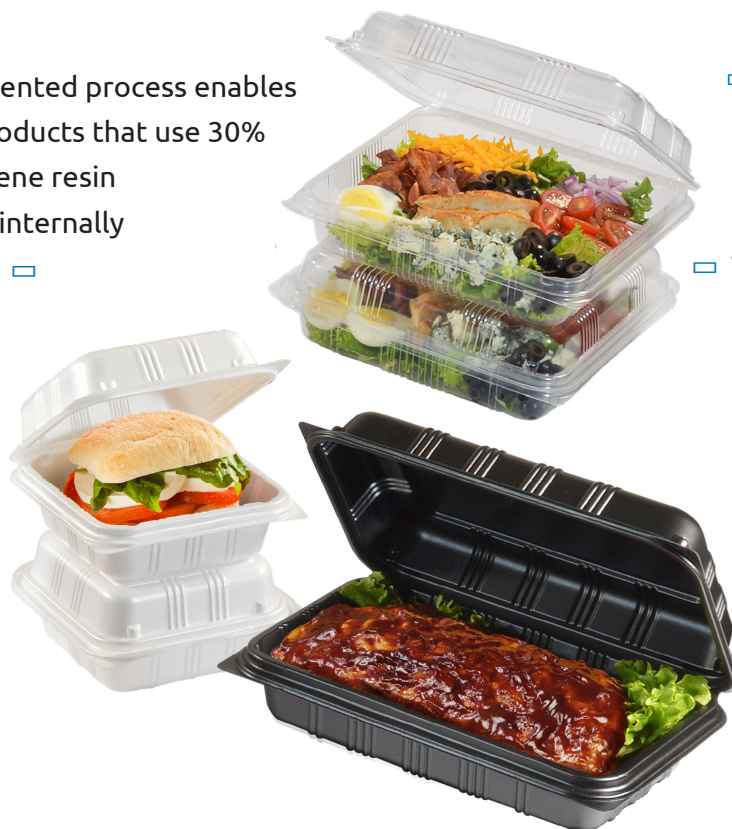

D&W Brand Hinged Containers - PS

D&W's proprietary patented process enables the manufacture of products that use 30% less oil-based polystyrene resin and incorporates 40% internally reprocessed material

Light weight for reduced carbon footprint while maintaining insulating properties

- Container stackability and rigidity help protect food in transit
- Vented lid options help safeguard food integrity
- Black, white and clear container options for merchandising flexibility

Hinge Shapes & Configurations

1 Cmpt. Square	1 Cmpt. Rectangle	2 Cmpt. Base Square	2 Cmpt. Base/Lid Rectangle
2 Cmpt. Base/Lid Square		3 Cmpt. Base Square	3 Cmpt. Base/Lid Square