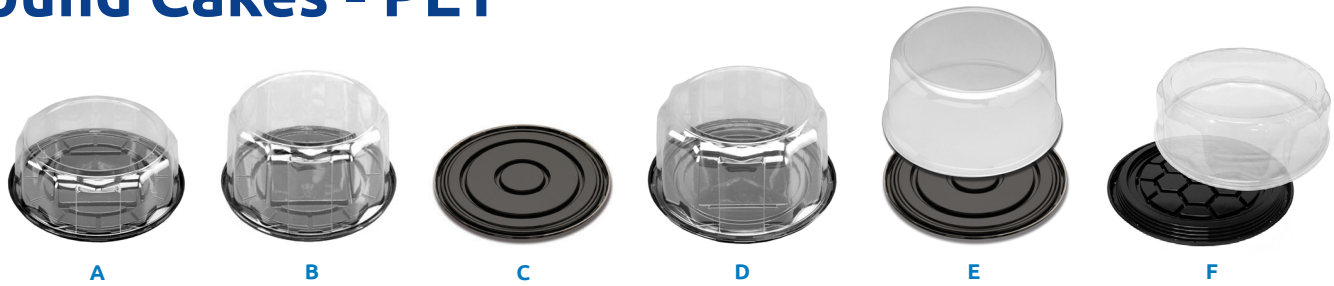

Round Cakes - PET

Item No.	Description	Base Style	Material	Color	Dia. (in.) x Ht. (in.)	Case Wt. (lbs.)	Sleeve Pack	Case Pack	Cube (ft.3)	Ti x Hi

Base/Dome Combos for 8.5" Cakes

	CP-1025350C1	Cake Base w/ Low Scalped Dome	3	PET	Black/Clear	10.38 x 3.50	21.50	100	100	5.41	4 x 5
A	CP-1025350NFC1	Cake Base w/ Low Scalped Dome	3	PET	Black/Clear	10.38 x 3.70	17.93	100	100	5.47	4 x 5
	CP-1025350NFCLR	Cake Base w/ Low Scalped Dome	3	PET	Clear/Clear	10.38 x 3.70	17.93	100	100	5.47	4 x 5
B	CP-1025525NFC1	Cake Base w/ High Scalped Dome	3	PET	Black/Clear	10.38 x 5.40	20.54	100	100	5.47	4 x 5
	CP-1025525NFCLR	Cake Base w/ High Scalped Dome	3	PET	Clear/Clear	10.38 x 5.40	20.54	100	100	5.47	4 x 5
	CP-1025725SB1	Cake Base w/ Extra High Scalped Dome	3	PET	Black/Clear	10.38 x 7.25	14.09	50	50	3.23	8 x 4
	CP-1025725SCLR	Cake Base w/ Extra High Scalped Dome	3	PET	Clear/Clear	10.38 x 7.25	14.67	50	50	2.83	8 x 4

Base, Dome and Combos for 9" Cakes

C	DCB40P	Cake Base	4	PET	Black	11.56 x 0.37	17.29	200	200	5.00	6 x 3
	DCD45P	5.25" High Scalped Dome	-	PET	Clear	11.20 x 5.27	16.29	80	80	3.59	6 x 4
D	CP-1075550	Cake Base w/ High Scalped Dome	5	PET	Black/Clear	11.10 x 5.50	12.05	25	50	2.96	6 x 6
	CP-1075550CLR	Cake Base w/ High Scalped Dome	5	PET	Clear/Clear	11.10 x 5.50	12.05	25	50	2.96	6 x 6
	CP-1075600CLR	Cake Base w/ Extra High Scalped Dome	5	PET	Clear	11.10 x 6.16	12.00	50	50	2.79	6 x 6
	CP-1075600CLR-EZ	Cake Easy-Off Base w/ Extra High Scalped Dome	5	PET	Clear	11.10 x 6.16	12.00	50	50	2.79	6 x 6
E	DC46P	Cake Base w/ Medium High Scalped Dome	4	PET	Black/Clear	11.56 x 5.30	15.74	50	50	3.89	6 x 4

Base/Dome Combos for 10" Cakes

	CP-CVC12450	Cake Base w/ Low Scalped Dome	6	PET	Black/Clear	12.25 x 4.57	19.00	30	60	4.20	6 x 2
F	CP-CVC12350	Cheesecake Base Scalped Dome	6	PET	Black/Clear	12.25 x 3.35	18.59	60	60	3.89	6 x 2
	CP-CVC12350P1	Cheesecake Base w/3.5" Scalped Dome	6	PET	Black/Clear	12.25 x 3.35	18.59	60	60	4.20	6 x 2