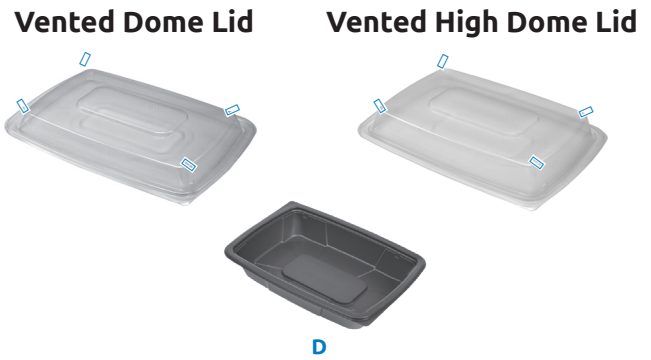

Large Entrée Containers

Item No.	Description	Material	Color	Lngth. x Wdth. x Ht. (in.)	Case Wt. (lbs.)	Sleeve Pack	Case Pack	Cube (ft.3)	Ti x Hi	
Small Entrée Containers & Matching Lid										
A	CT784-1024	24 oz. Base	MFPP	Black	10.30 x 7.15 x 1.30	17.44	60	240	3.44	5 x 5
B	CT784-1032	32 oz. Base	MFPP	Black	10.30 x 7.15 x 1.62	21.00	60	240	3.44	5 x 5
C	CT784-1048	48 oz. Base	MFPP	Black	10.30 x 7.15 x 2.26	23.47	60	240	3.63	5 x 5
	PL284-1014H3	Vented Dome Lid	PP	Clear	10.30 x 7.15 x 1.14	12.22	240	240	2.73	5 x 6
Large Entrée Containers & Matching Lids										
	CT584-1154	54 oz. Base	MFPP	White	11.40 x 8.15 x 2.00	24.10	60	240	4.49	4 x 5
	CTWE84-1154	54 oz. Base	MFPP	Wheat	11.40 x 8.15 x 2.00	24.10	60	240	4.49	4 x 5
D	CT784-1154	54 oz. Base	MFPP	Black	11.40 x 8.15 x 2.00	24.10	60	240	4.49	4 x 5
	PL284-1114H3	Vented Dome Lid	PP	Clear	11.40 x 8.15 x 1.14	15.34	60	240	3.78	5 x 5
	PL284-1124H3	Vented High Dome Lid	PP	Clear	11.40 x 8.15 x 1.54	17.47	60	240	3.78	5 x 5