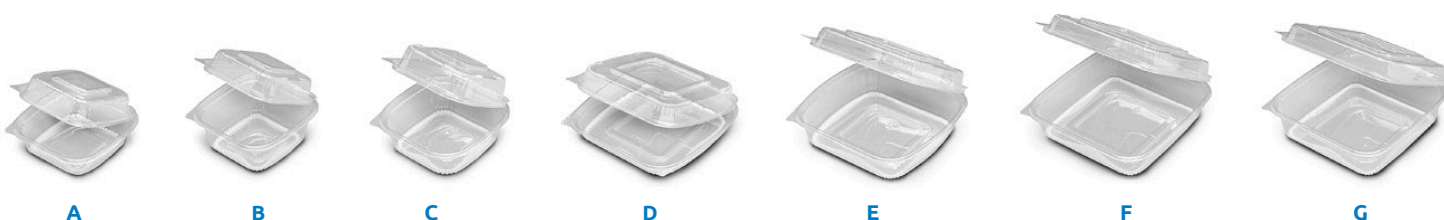

SeeShell® - OPS/PLA

Hinged containers eliminate the need for separate lids

Continuous contact seal locks in freshness for longer shelf life

Crystal clear OPS and eco-forward PLA material options

Item No.	Description	Material	Color	Lngh. x Wdth. x Ht. (in.)	Capacity (oz.)	Case Wt. (lbs.)	Sleeve Pack	Case Pack	Cube (ft.3)	Ti x Hi
SeeShell® Small Square Hinged Containers										
A N10	5" Small Hinge, Shallow	OPS	Clear	5.50 x 5.50 x 2.41	11.20	8.64	250	250	2.85	6 x 4
B N12	5" Small Hinge, Deep	OPS	Clear	5.50 x 5.50 x 3.13	16.90	8.64	250	250	2.85	6 x 4
C N20	6" Small Hinge, Deep	OPS	Clear	6.16 x 6.16 x 3.16	20.60	10.50	250	250	3.18	7 x 4
C N20WN	6" Small Hinge, Deep	PLA	Clear	6.16 x 6.16 x 3.16	20.60	11.85	250	250	3.18	7 x 4
SeeShell® Medium Square Hinged Containers										
D N30	8" Medium Hinge, Shallow	OPS	Clear	8.63 x 8.13 x 1.94	20.00	12.39	160	160	3.31	6 x 5
D N30WN	8" Medium Hinge, Shallow	PLA	Clear	8.63 x 8.13 x 1.94	20.00	15.44	160	160	3.31	6 x 5
E N32	8" Medium Hinge, Deep	OPS	Clear	8.63 x 8.13 x 2.84	42.00	12.39	160	160	3.31	6 x 5
E N32WN	8" Medium Hinge, Deep	PLA	Clear	8.63 x 8.13 x 2.84	42.00	15.44	160	160	3.31	6 x 5
SeeShell® Large Square Hinged Containers										
F N40-1	9" Large Hinge, Shallow	OPS	Clear	9.50 x 9.31 x 2.94	54.00	18.39	85	170	5.56	4 x 4
G N42-1	9" Large Hinge, Deep	OPS	Clear	9.50 x 9.31 x 3.384	68.00	18.39	85	170	5.56	4 x 5
G N42WN-1	9" Large Hinge, Deep	PLA	Clear	9.50 x 9.31 x 3.38	68.00	19.51	85	170	5.56	4 x 4
N44-1	9" Large 3-Comp. Hinge	OPS	Clear	9.50 x 9.31 x 2.94	47.00	20.63	170	170	5.56	4 x 4