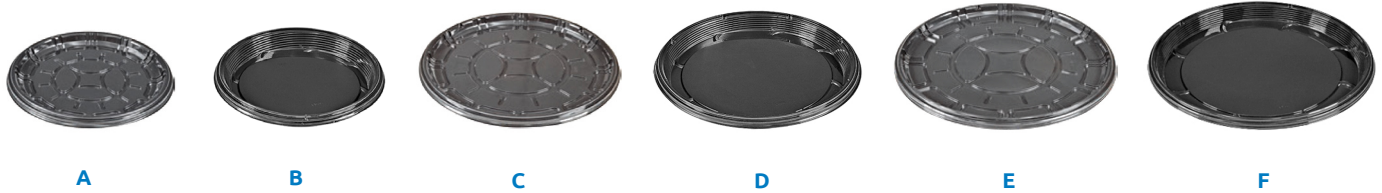

Wide Panel

18" Round Lids

Fluted

Wide Panel

*Fluted and wide panel lids are interchangeable with every day and special occasion trays.

PartiPak®

Item No.	Description	Material	Color	Dia. x Ht. (in.)	Case Wt. (lbs.)	Sleeve Pack	Case Pack	Cube (ft.3)	Ti x Hi
PartiPak® 12" Round Trays & Interchangeable Lids									
A	CBRE12P	PET	Black	12.46 x 0.92	6.73	25	50	1.74	7 x 7
	CBRE12PCLR	PET	Clear	12.46 x 0.92	6.73	25	50	1.74	7 x 7
B	CBRP12P	PET	Black	12.46 x 1.52	9.69	25	50	1.81	7 x 7
	CLRE12P	PET	Clear	12.97 x 4.00	6.72	25	50	1.92	9 x 4
	CLRP12P	PET	Clear	12.97 x 4.00	9.91	25	50	1.92	9 x 4
PartiPak® 16" Round Trays & Interchangeable Lids									
C	CBRE16P	PET	Black	16.32 x 0.92	12.34	50	50	2.76	6 x 5
	CBRE16PCLR	PET	Clear	16.32 x 0.92	12.34	50	50	2.76	4 x 5
D	CBRP16P	PET	Black	16.32 x 1.52	18.76	25	50	2.76	4 x 5
	CLRE16P	PET	Clear	16.84 x 4.00	13.50	25	50	3.71	4 x 5
	CLRP16P	PET	Clear	16.32 x 4.00	17.12	25	50	3.71	4 x 5
PartiPak® 18" Round Every Day Tray & Interchangeable Lids									
E	CBRE18P	PET	Black	18.32 x 0.92	16.14	25	50	3.61	4 x 5
	CBRE18PCLR	PET	Clear	18.32 x 0.92	16.14	25	50	3.61	4 x 5
F	CBRP18P	PET	Black	18.32 x 1.52	21.59	25	50	3.61	4 x 5
	CLRE18P	PET	Clear	18.84 x 4.25	16.69	25	50	5.01	4 x 4
	CLRP18P	PET	Clear	18.84 x 4.00	23.10	25	50	5.01	4 x 5

Multi-Compartment Rectangular Trays & Lids

- Wide variety of volumes and configurations, including upside down and right side up designs
- Sturdy, stackable bases and flat lids with easy open tabs
- Both clear and black bottom options available
- Tight corner/side seals ensure leak resistance
- Crystal clear lids showcase foods