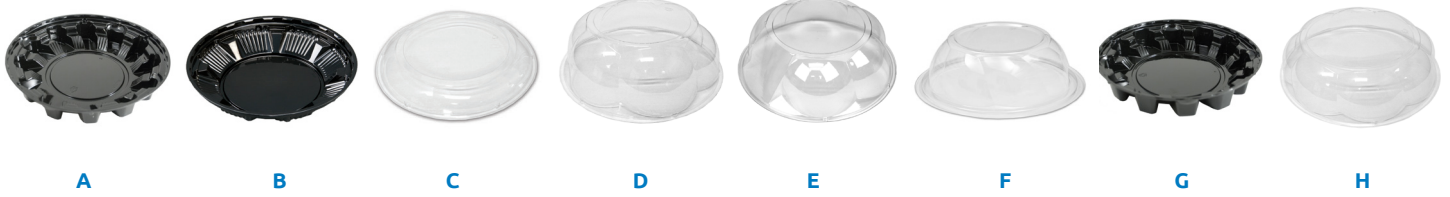

Pie Bases & Domes
Sold Separately

Pie Bases & Domes
Sold Separately

Item No.	Description	Style	Material	Color	Dia. (in.) x Ht.	Case Wt. (lbs.)	Sleeve Pack	Case Pack	Cube (ft.3)	Ti x Hi

Pie Bases & Interchangeable Domes for 8" Pies

A	48800028	Pie Base		PET	Black	9.18 x 1.47	22.06	70	280	3.92	4 x 5
B	PP9D8	Pie Base		PET	Black	9.22 x 1.70	16.20	60	240	5.71	4 x 4
C	47810028	Low Pie Saver Dome		PET	Clear	8.85 x 1.12	15.57	280	280	2.42	8 x 5
D	47828028	High Scalloped Pie Saver Dome		PET	Clear	8.85 x 2.83	19.36	280	280	3.06	6 x 5
E	47828128	High Scalloped Pie Saver Dome w/ Panel		PET	Clear	8.85 x 2.83	20.80	35	280	3.21	6 x 5
F	CVP9250K	High Pie Saver Dome		PET	Clear	8.88 x 2.60	23.92	75	300	4.46	4 x 5
	37029591	Low Fluted Pie Dome		PS	Clear	9.02 x 1.27	71.30	45	1890	29.96	1 x 1

Pie Bases & Interchangeable Domes for 9" Pies

G	48900028	Pie Base		PET	Black	10.13 x 1.62	24.73	280	280	4.59	4 x 5
	37010691	Low Fluted Pie Dome w/ Deep Top indentation		PS	Clear	9.65 x 1.16	119.76	150	2850	29.96	1 x 1
	37010891	Low Fluted Pie Dome w/ Shallow Top indentation, Bulk Pack		PS	Clear	9.65 x 1.12	83.74	100	1900	29.96	1 x 1
H	47925028	High Scalloped Pie Saver Dome		PET	Clear	9.69 x 2.50	22.00	280	280	3.60	4 x 6
	47910028	Low Pie Saver Dome		PET	Clear	9.69 x 2.25	29.00	70	280	3.63	4 x 6

Crust Saver Dome

	47023950	Inverted Crust Saver for Aluminum		PET	Clear	8.75 x 1.22	21.45	250	500	1.55	10 x 5