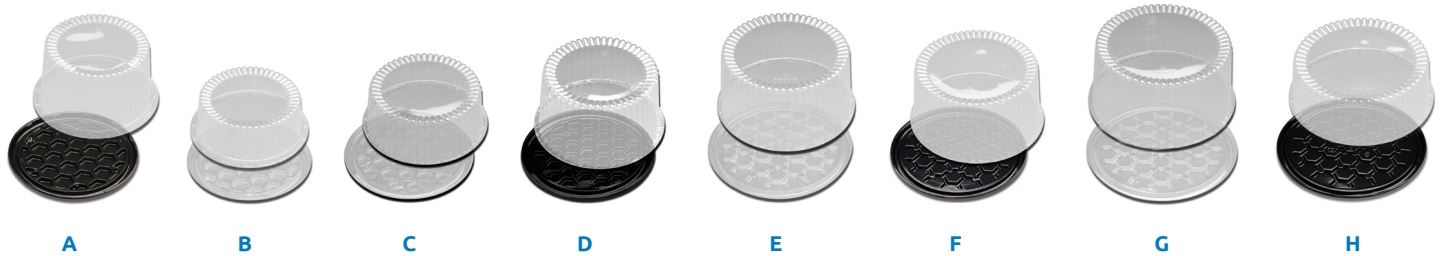

Round Cakes - OPS

Item No.	Description	Base Style	Material	Color	Dia. (in.) x Ht. (in.)	Case Wt. (lbs.)	Sleeve Pack	Case Pack	Cube (Ft.3)	Ti x Hi	
Base/Dome Combos for 7" Cakes											
	G20-1	Base w/ Fluted Dome, 1-2 Layers	7	OPS	Black	9.34 x 3.30	16.76	45	180	6.67	4 x 4
A	G21-1	Base w/ Fluted Dome, 2-3 Layers	7	OPS	Black	9.34 x 4.90	19.09	45	180	6.67	4 x 4
B	H30-1	Base w/ Fluted Dome, 1-2 Layers	7	OPS	Clear	9.34 x 3.30	16.05	45	180	6.67	4 x 4
	H31-1	Base w/ Fluted Dome, 2-3 Layers	7	OPS	Clear	9.34 x 4.90	19.15	45	180	6.67	4 x 4
	H31H-1	Heavy Weight Base w/ Fluted Dome, 2-3 Layers	7	OPS	Clear	9.34 x 4.90	19.88	45	180	6.67	4 x 4
Bases/Dome Combos for 8" Cakes											
	G22-1	Base w/ Fluted Dome, 1-2 Layers	7	OPS	Black	10.44 x 3.80	20.49	80	160	6.67	4 x 4
C	G23-1	Base w/ Fluted Dome, 2-3 Layers	7	OPS	Black	10.44 x 5.30	23.83	80	160	6.67	4 x 4
D	H32-1	Base w/ Fluted Dome, 1-2 Layers	7	OPS	Clear	10.44 x 3.80	20.14	80	160	6.67	4 x 4
	H33-1	Base w/ Fluted Dome, 2-3 Layers	7	OPS	Clear	10.44 x 5.30	25.18	80	160	6.67	4 x 4
Bases/Dome Combos for 9" Cakes											
	G24-1	Base w/ Fluted Dome, 1-2 Layers	8	OPS	Clear	11.06 x 3.70	13.09	40	80	4.33	6 x 4
	G25-1	Base w/ Fluted Dome, 1-2 Layers	8	OPS	Black	11.06 x 3.70	12.80	40	80	4.33	6 x 4
E	G26-1	Base w/ Fluted Dome, 2-3 Layers	8	OPS	Clear	11.06 x 5.30	14.95	40	80	4.33	6 x 4
F	G27-1	Base w/ Fluted Dome, 2-3 Layers	8	OPS	Black	11.06 x 5.30	14.95	40	80	4.33	6 x 4
Bases/Dome Combos for 10" Cakes											
	G32-1	Base w/ Fluted Dome, 1-2 Layers	8	OPS	Clear	11.87 x 3.90	14.57	40	80	4.33	6 x 4
G	G33-1	Base w/ Fluted Dome, 1-2 Layers	8	OPS	Black	11.87 x 3.90	14.57	40	80	4.33	6 x 4
	G34-1	Base w/ Fluted Dome, 2-3 Layers	8	OPS	Clear	11.87 x 5.50	17.53	40	80	4.33	6 x 4
H	G40-1	Base w/ Fluted Dome, 2-3 Layers	8	OPS	Black	11.87 x 5.50	17.02	40	80	4.33	6 x 4