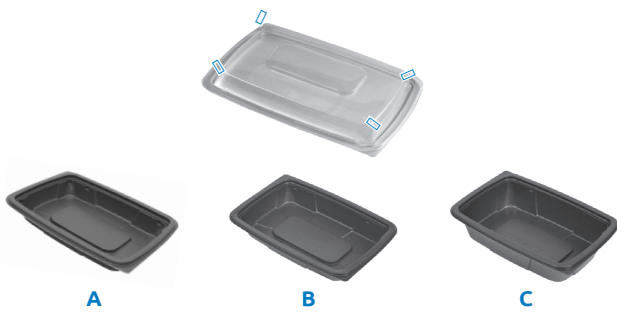

Rectangular Lids

Small Entrée Containers Vented Dome Lid