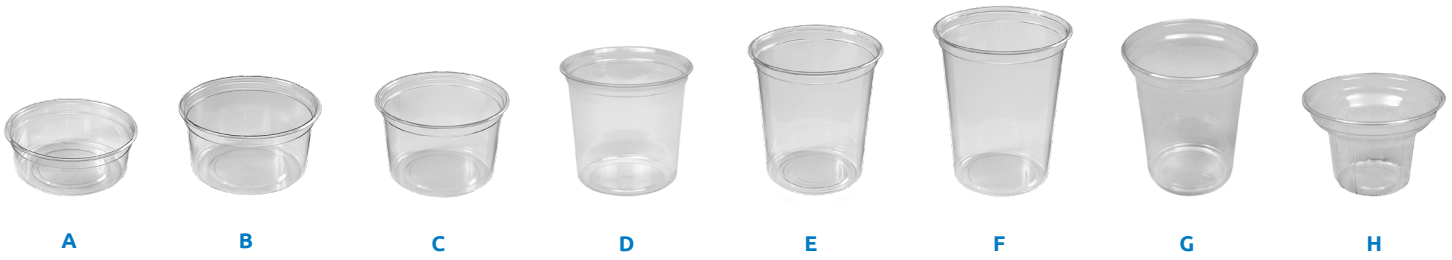

FreshServe®

Item No.	Description	Material	Color	Dia. x Ht. (in.)	Case Wt. (lbs.)	Sleeve Pack	Case Pack	Cube (ft.3)	Ti x Hi		
4.6" Standard Flange Round Containers & Matching Lids											
A	RD8C1		8 oz. Container	PET	Clear	4.60 x 1.80	16.04	30	750	4.27	6 x 4
	RD8NC1		8 oz. Container	PLA	Clear	4.60 x 1.80	12.50	30	750	4.27	6 x 4
B	RD12C1		12 oz. Container	PET	Clear	4.60 x 2.50	20.29	30	750	4.27	6 x 4
	RD12N		12 oz. Container	PLA	Clear	4.60 x 2.50	9.87	25	500	2.41	6 x 5
C	RD16B1		16 oz. Container	PET	Clear	4.60 x 3.00	28.53	30	750	4.29	4 x 5
	RD16NC1		16 oz. Container	PLA	Clear	4.60 x 3.00	19.00	30	750	4.29	4 x 4
D	RD24B1		24 oz. Container	PET	Clear	4.60 x 4.30	22.43	25	500	3.42	6 x 5
E	RD28B1		28 oz. Container	PET	Clear	4.60 x 4.90	23.88	25	500	3.42	6 x 5
F	RD32B1		32 oz. Container	PET	Clear	4.60 x 5.60	24.77	25	500	3.42	6 x 5
	RD32B1H1		32 oz. Heavy Gauge Container, Standard Bottom	PET	Clear	4.60 x 5.60	25.66	25	500	3.42	6 x 5
G	DFCP5.25		25 oz. Pineapple Cup	PET	Clear	4.63 x 5.25	22.26	500	500	3.75	5 x 4
	RDOFLID		Outer Fit Lid	PET	Clear	4.80 x 0.70	8.92	50	500	2.11	9 x 5
	RDOFCHPC1		Outer Channel Fit Lid	PET	Clear	4.67 x 0.50	8.89	63	504	1.98	9 x 5
	RDIFLIDGB1		Inner Fit Lid	PET	Clear	4.72 x 0.47	8.39	50	500	2.38	8 x 5
	RDIFLIDPLAB1		Inside Fit Lid	PLA	Clear	4.67 x 0.50	6.01	50	500	2.38	8 x 5
	RDIFDLIDB1		Dome Lid	PET	Clear	4.63 x 0.80	7.54	50	500	2.38	8 x 5
Car Cup & Matching Lid											
H	RDOB		8 oz. Car Cup	PET	Clear	4.70 x 3.10	13.46	25	500	3.29	4 x 7
	RDOBLIDB1		Car Cup Lid	PET	Clear	4.70 x 0.50	6.83	50	500	2.38	8 x 5