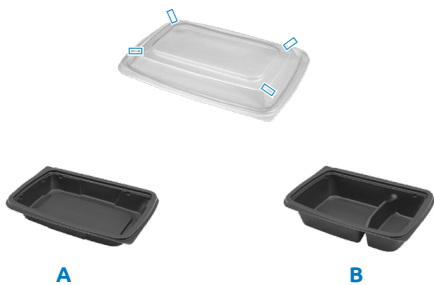

Rectangular Lids

Small Entrée Containers Vented Lid