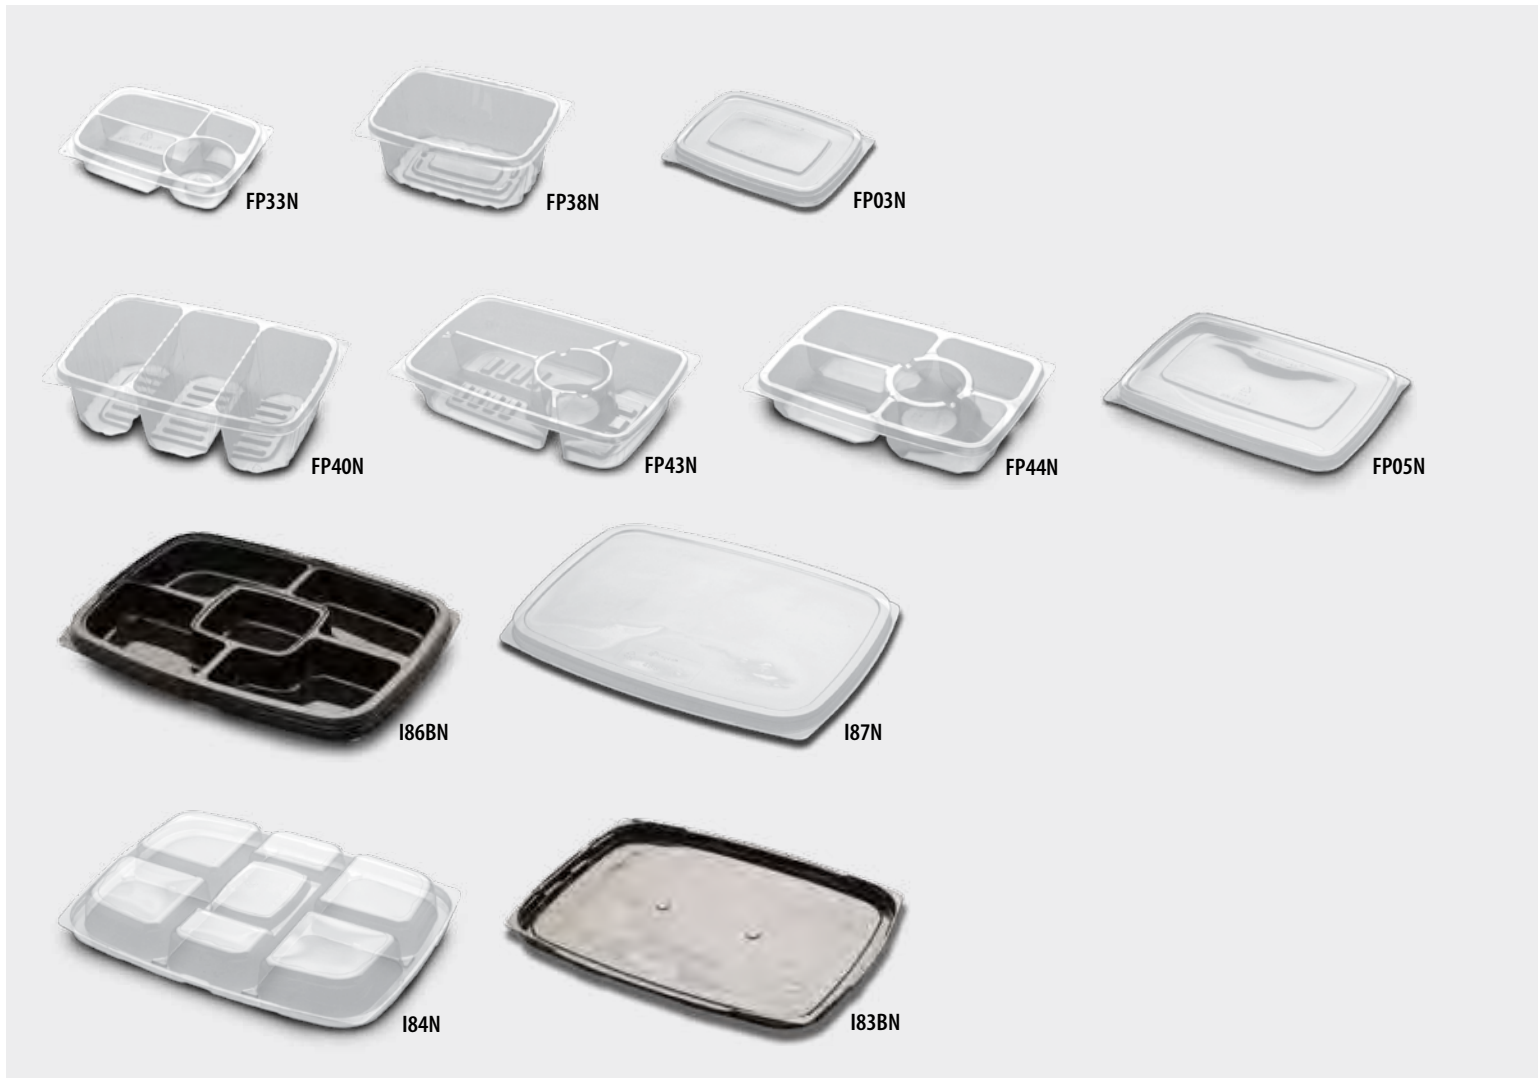

NaturesPLAstic® / Fresh Performance®

CONTAINERS, TRAYS & LIDS