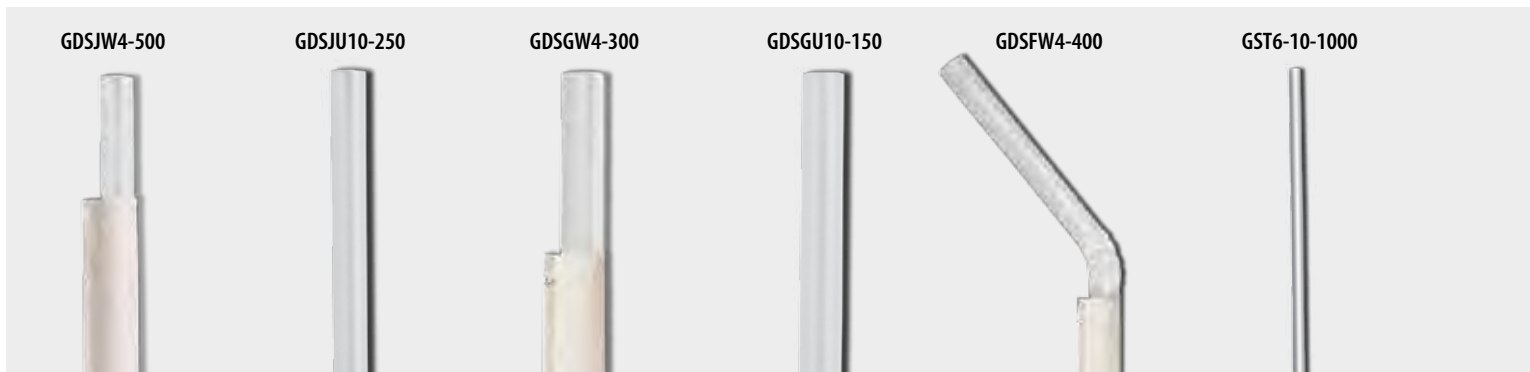

envioware

STRAWS & STIRRERS