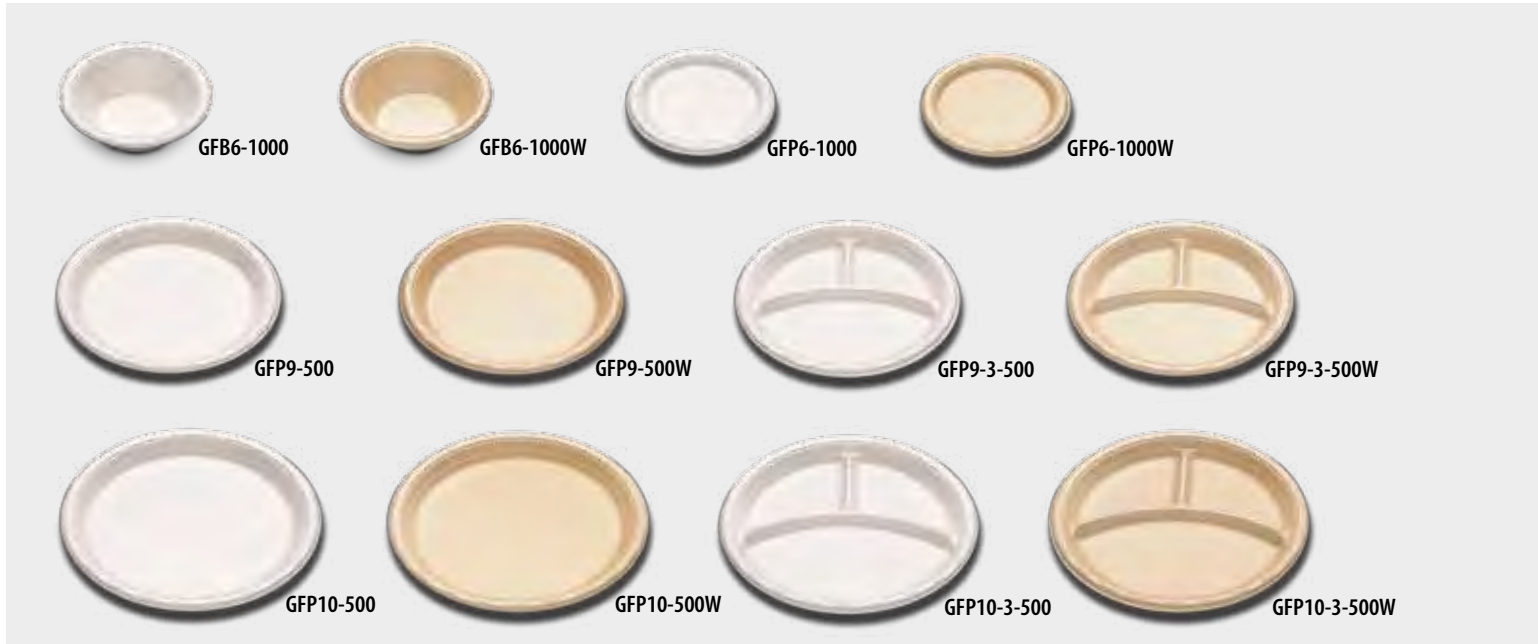

Sustainable envioware

PLATES & BOWLS